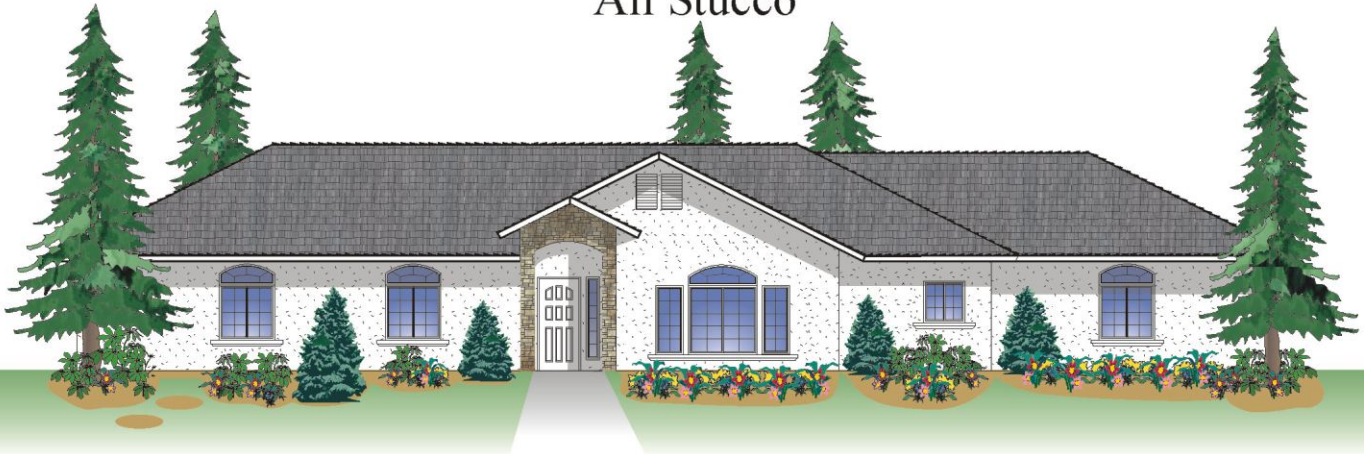

Prestige Series

All Stucco

1917 Plan III
3 Bedroom, 2 Baths

Special Features

- Ceramic tile entry.
- Hip Roof.
- 6/12 Roof pitch.
- 9 FT. Ceilings (throughout home).
- Ceramic tile entry.
- Large soaking tub in master bath.
- Eyebrow windows @ front elevation.
- Decorative window sills @ front elevation.
- All stucco.
- Makeup desk w/ 3 wall mirror.
- Arch openings @ living room.
- Rounded (Sheet Rock) corners.
- Gabled entry w/ rock.
- Ceiling fans @ family room & master suite.
- Ceramic tile countertops.
- Angled snack bar @ kitchen.
- Shower over tub w/ enclosure @ bath #2
- Mold Guard Protected.